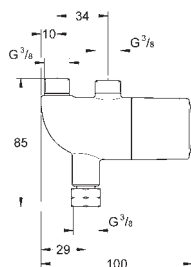

34 487 000   **Cromo**   **191,96**

Grohtherm Micro

Termostato oculto para mezclador de lavabo/cocina

Protector de temperatura contra posibles quemaduras
Ajuste de temperatura 15-43° C (± 2° C)
Desinfección térmica sin reajuste de temperatura
Conexiones de entrada y salida 3/8"
GROHE TurboStat termoelemento
Válvulas anti-retorno
Filtros colectores de suciedad