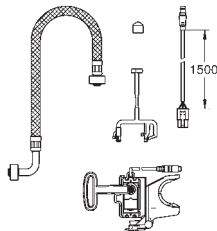

# GROHE SENSIA ARENA

SHOWER TOILET