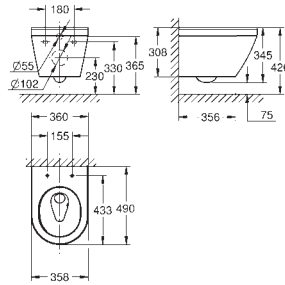

GROHE SANITARIOS EURO 2.0

Referencia Color Precio (€)

novedad

102486 SH0 0 Blanco alpino 361,28

Euro Ceramic
Inodoro suspendido compacto
Para cisterna empotrada
Salida horizontal
Tecnología de descarga GROHE Triple Vortex
Rimless
Descarga 4,5 / 3 L
Profundidad 49 cm
Incluye set de fijación
con acabado anti-bacteriano HyperClean
Porcelana sanitaria
Adosado a pared con fijaciones ocultas
Compatible con asiento y tapa 102 500 SH00 y 102 501 SH00
Disponible a partir del segundo trimestre 2025

novedad